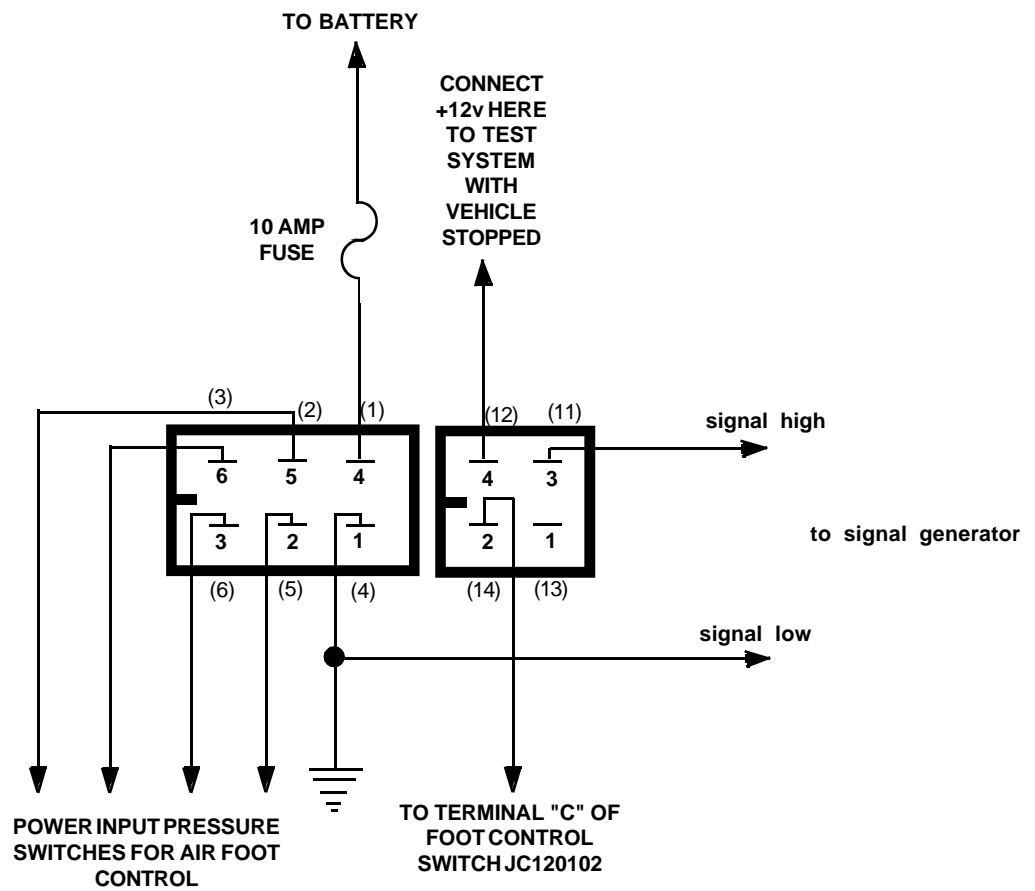

TELMA

TELMA RETARDER, INC.
1521 Morse Avenue, Elk Grove Village, IL 60007
Tel: (847) 593-1098 • Fax: (847) 593-3592

TIL34023

September 23, 1997

TECHNICAL INFORMATION

Subject: Connection Diagram For Telma Universal Electronic Speed Switch

Models: JC251100, JC251101, and JC252100

(numbers in parentheses represent numbers previously found on the speed switch)

Terminal numbers shown are inside the connector.

If the speed switch has numbers stamped on it, they will correspond to numbers in parentheses. Current generation speed switches do not have numbers.