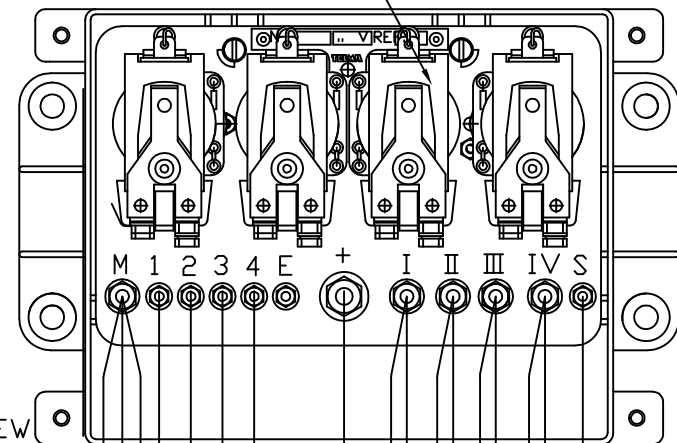

WABCO E VERSION
HYDRAULIC ABS
MODULE CONNECTOR

RELAY BOX JD331121

ABS CONTROL
RELAY

ABS INTERFACE
CONNECTOR FRONT VIEW
JC241103 ALLISON HT
JC241105 ALLISON WORLD

TO SPEED SIGNAL
ALLISON GEN 4
PIN 25 (WIRE 125)
TERMINAL
(NAVISTAR # 3606047C1)
(MDLEX # 33001-2004)

TO IGNITION — RED 18G — 10 AMP FUSE

LIGHT BAR
DISPLAY
TIG11010

BATTERY
DISCONNECT
SWITCH

TELMA HYD FOOT CONTROL WIRING
WITH INTERFACE
FOR WABCO E HYDRAULIC ABS
18jan10