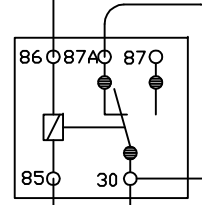

WABCO E VERSION
HYDRAULIC ABS
MODULE CONNECTOR

RELAY BOX JD331121

ABS CONTROL
RELAY

ABS INTERFACE
CONNECTOR FRONT VIEW
JC241103 ALLISON HT
JC241105 ALLISON WORLD

TO SPEED SIGNAL
ALLISON GEN 4
PIN 25 (WIRE 125)
TERMINAL
(NAVISTAR # 3606047C1)
(MDLEX # 33001-2004)

TO IGNITION — RED 18G — 10 AMP FUSE

LIGHT BAR
DISPLAY
TIG11010

BATTERY
DISCONNECT
SWITCH

TELMA HYD FOOT CONTROL WIRING
WITH INTERFACE
FOR WABCO E HYDRAULIC ABS
18jan10