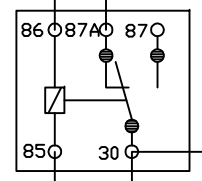

WABCO E VERSION
HYDRAULIC ABS
MODULE CONNECTOR

RELAY BOX JD331121

ABS CONTROL
RELAY

ABS INTERFACE
CONNECTOR FRONT VIEW
JC241103 ALLISON HT
JC241105 ALLISON WORLD

TO SPEED SIGNAL
ALLISON GEN 4
PIN 25 (WIRE 125)
TERMINAL
(NAVISTAR # 3606047C1)
(MDLEX # 33001-2004)

TO IGNITION — RED 18G — 10 AMP FUSE

LIGHT BAR
DISPLAY
TIG11010

BATTERY
DISCONNECT
SWITCH

TELMA HYD FOOT CONTROL WIRING
WITH INTERFACE
FOR WABCO E HYDRAULIC ABS
18jan10