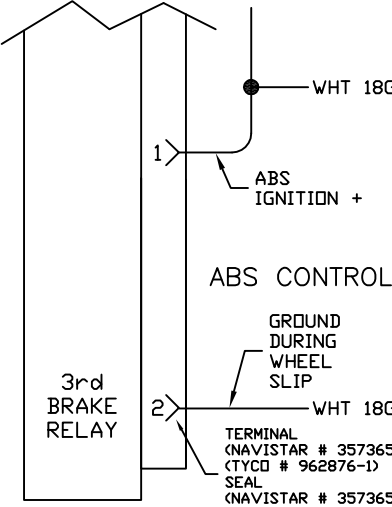

WABCO E VERSION
HYDRAULIC ABS
MODULE CONNECTOR

RELAY BOX JD331121

ABS CONTROL
RELAY

ABS INTERFACE
CONNECTOR FRONT VIEW
JC241103 ALLISON HT
JC241105 ALLISON WORLD

TO SPEED SIGNAL
ALLISON GEN 4
PIN 25 (WIRE 125)
TERMINAL
(NAVISTAR # 3606047C1)
(MDLEX # 33001-2004)

TO IGNITION — RED 18G — 10 AMP FUSE

LIGHT BAR
DISPLAY
TIG11010

BATTERY
DISCONNECT
SWITCH

TELMA HYD FOOT CONTROL WIRING
WITH INTERFACE
FOR WABCO E HYDRAULIC ABS
18jan10