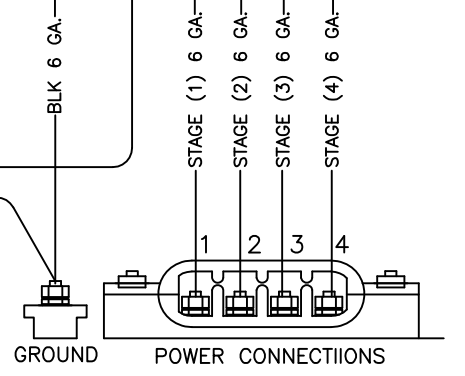

WABCO E VERSION
HYDRAULIC ABS
MODULE CONNECTOR

RELAY BOX JD331121

ABS CONTROL
RELAY

ABS INTERFACE
CONNECTOR FRONT VIEW
JC241103 ALLISON HT
JC241105 ALLISON WORLD

TO SPEED SIGNAL
ALLISON GEN 4
PIN 25 (WIRE 125)
TERMINAL
(NAVISTAR # 3606047C1)
(MDLEX # 33001-2004)

TO IGNITION — RED 18G — 10 AMP FUSE

LIGHT BAR
DISPLAY
TIG11010

BATTERY
DISCONNECT
SWITCH

TELMA HYD FOOT CONTROL WIRING
WITH INTERFACE
FOR WABCO E HYDRAULIC ABS
18jan10