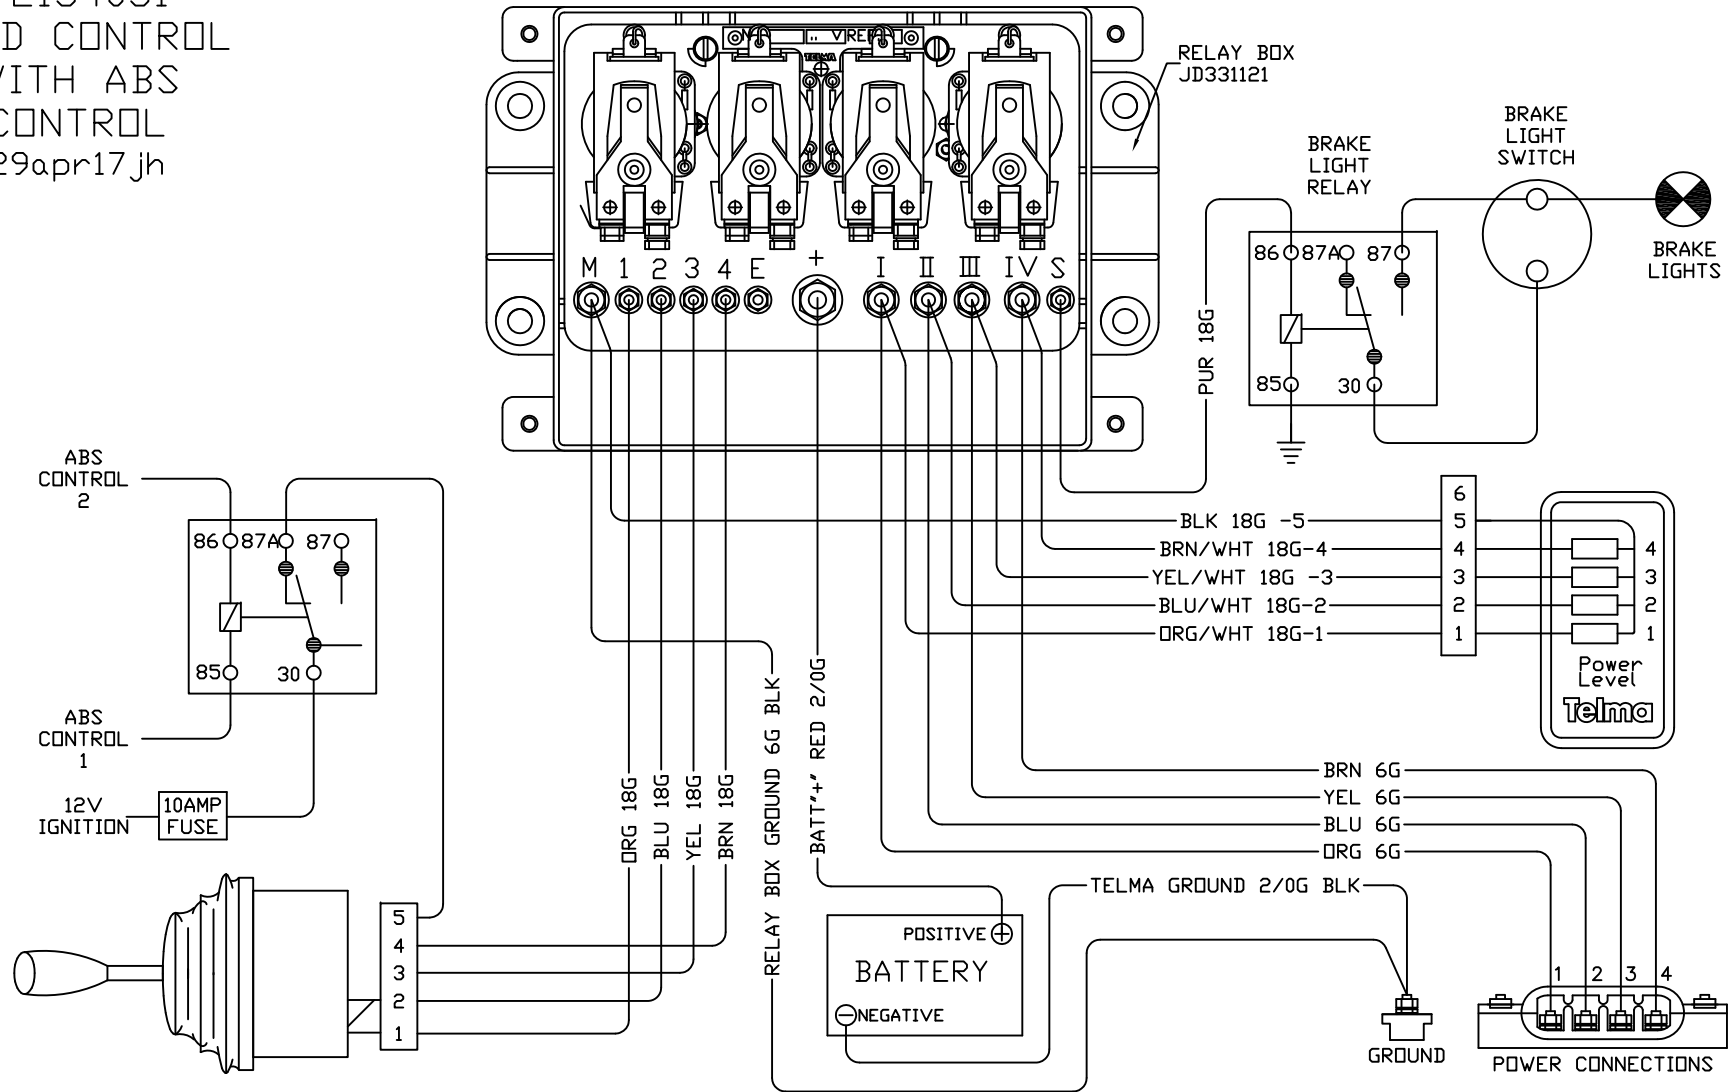

TL134051
HAND CONTROL
WITH ABS
CONTROL
29apr17jh

ABS TYPE	ABS CONTROL 1	ABS CONTROL 2
WABCO E CAB AIR	ECU X1 CONNECTOR PIN 14	ECU X1 CONNECTOR PIN 7 (ECU ign+)
BENDIX EC60 FRAME AIR	ECU X1 CONNECTOR PIN 10	ECU X1 CONNECTOR PIN 9 (ECU ign+)
BENDIX EC60 CAB AIR	ECU X1 CONNECTOR PIN 17	ECU X1 CONNECTOR PIN 3 (ECU ign+)
WABCO CAB AIR D BASIC & E	ECU PIN 14 OF 15-PIN CONNECTOR	+12V
WABCO D CAB AIR STANDARD	ECU PIN 17 OF 18-PIN CONNECTOR	ECU PIN 18 (ign+) OF 18-PIN CONNECTOR
WABCO D&E FRAME AIR	ECU PIN 5 OF X1 GRAY CONNECTOR	ECU PIN 2 - X1 GRAY CONN. (ECU ign+)
WABCO D FRAME HYDR	GROUND	ECU PIN 7 OF X2 BLACK CONNECTOR
WABCO D CAB HYDR	GROUND	ECU PIN 12 OF 15-PIN CONNECTOR
TRW HYDR	ECU PIN 2	+12V
BOSCH 089-0041 HYDR	GROUND	ECU PIN 17
WABCO E HYD	ECU PIN2	ECU PIN 1