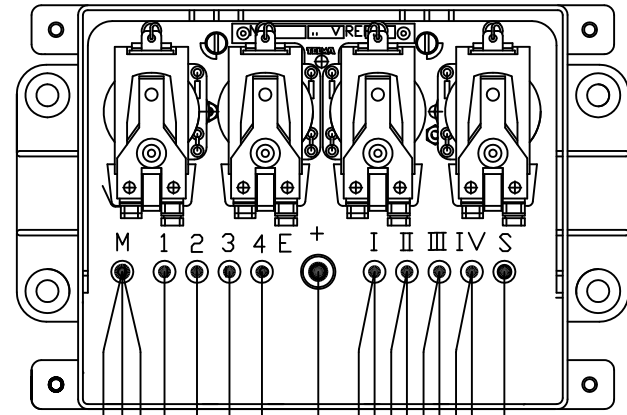

3-5 PSI  
PRESSURE  
SWITCH  
TIG31055

7-10 PSI  
PRESSURE  
SWITCH  
TIG31056

HAND  
CONTROL  
SWITCH  
JL310304  
(OPTIONAL)

ABS CONTROL  
RELAY

ABS INTERFACE  
CONNECTOR FRONT VIEW

TELMA RELAY BOX JD331121

(ONLY WITH OPTIONAL HAND CONTROL)

LIGHT  
BAR  
DISPLAY  
TIG11010

BATTERY  
DISCONNECT  
SWITCH

TL134035  
UNIVERSAL AIR BRAKE  
WITH ABS INTERFACE