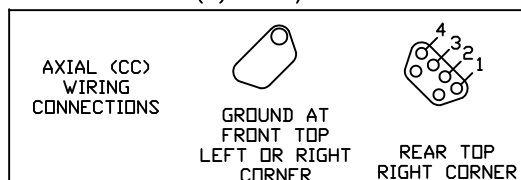

3-5 PSI  
PRESSURE  
SWITCH  
TIG31055

7-10 PSI  
PRESSURE  
SWITCH  
TIG31056

HAND  
CONTROL  
SWITCH  
JL310304  
(OPTIONAL)

ABS CONTROL  
RELAY

ABS INTERFACE  
CONNECTOR FRONT VIEW

TELMA RELAY BOX JD331121

(ONLY WITH OPTIONAL HAND CONTROL)

LIGHT  
BAR  
DISPLAY  
TIG11010

BATTERY  
DISCONNECT  
SWITCH

TL134035  
UNIVERSAL AIR BRAKE  
WITH ABS INTERFACE