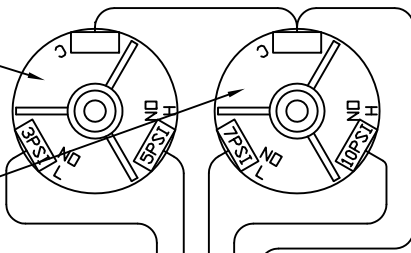

3-5 PSI  
PRESSURE  
SWITCH  
TIG31055

7-10 PSI  
PRESSURE  
SWITCH  
TIG31056

HAND  
CONTROL  
SWITCH  
JL310304  
(OPTIONAL)

ABS CONTROL  
RELAY

ABS INTERFACE  
CONNECTOR FRONT VIEW

TELMA RELAY BOX JD331121

(ONLY WITH OPTIONAL HAND CONTROL)

LIGHT  
BAR  
DISPLAY  
TIG11010

BATTERY  
DISCONNECT  
SWITCH

TL134035  
UNIVERSAL AIR BRAKE  
WITH ABS INTERFACE