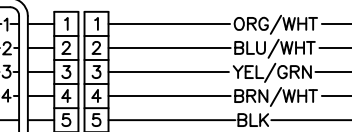

BATTERY
DISCONNECT
SWITCH