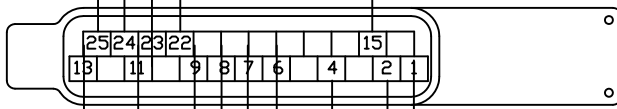

3-5 PSI  
PRESSURE  
SWITCH  
TIG31055

7-10 PSI  
PRESSURE  
SWITCH  
TIG31056

HAND  
CONTROL  
SWITCH  
JL310304  
(OPTIONAL)

ABS CONTROL  
RELAY

ABS INTERFACE  
CONNECTOR FRONT VIEW

TELMA RELAY BOX JD331121