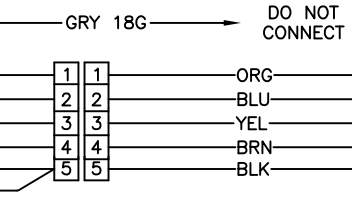

3-5 PSI  
PRESSURE  
SWITCH  
TIG31055

7-10 PSI  
PRESSURE  
SWITCH  
TIG31056

HAND  
CONTROL  
SWITCH  
JL310304  
(OPTIONAL)

ABS CONTROL  
RELAY

ABS INTERFACE  
CONNECTOR FRONT VIEW

TELMA RELAY BOX JD331121

(ONLY WITH OPTIONAL HAND CONTROL)

LIGHT  
BAR  
DISPLAY  
TIG11010

BATTERY  
DISCONNECT  
SWITCH

TL134035  
UNIVERSAL AIR BRAKE  
WITH ABS INTERFACE