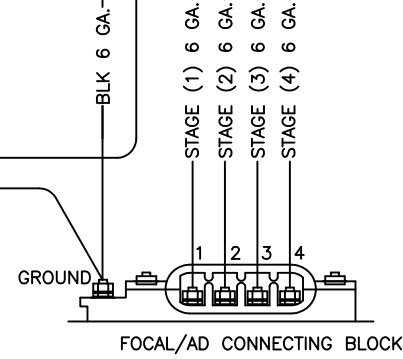

3-5 PSI  
PRESSURE  
SWITCH  
TIG31055

7-10 PSI  
PRESSURE  
SWITCH  
TIG31056

HAND  
CONTROL  
SWITCH  
JL310304  
(OPTIONAL)

ABS CONTROL  
RELAY

ABS INTERFACE  
CONNECTOR FRONT VIEW

TELMA RELAY BOX JD331121

(ONLY WITH OPTIONAL HAND CONTROL)

LIGHT  
BAR  
DISPLAY  
TIG11010

BATTERY  
DISCONNECT  
SWITCH

TL134035  
UNIVERSAL AIR BRAKE  
WITH ABS INTERFACE