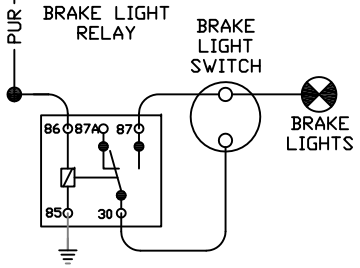

3-5 PSI  
PRESSURE  
SWITCH  
TIG31055

7-10 PSI  
PRESSURE  
SWITCH  
TIG31056

HAND  
CONTROL  
SWITCH  
JL310304  
(OPTIONAL)

ABS CONTROL  
RELAY

ABS INTERFACE  
CONNECTOR FRONT VIEW

TELMA RELAY BOX JD331121

(ONLY WITH OPTIONAL HAND CONTROL)

LIGHT  
BAR  
DISPLAY  
TIG11010

BATTERY  
DISCONNECT  
SWITCH

TL134035  
UNIVERSAL AIR BRAKE  
WITH ABS INTERFACE