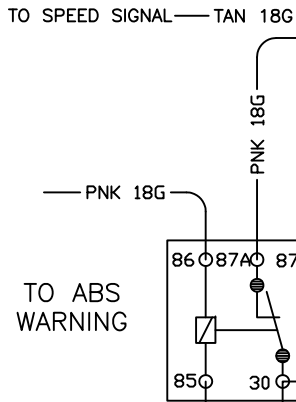

3-5 PSI  
PRESSURE  
SWITCH  
TIG31055

7-10 PSI  
PRESSURE  
SWITCH  
TIG31056

HAND  
CONTROL  
SWITCH  
JL310304  
(OPTIONAL)

ABS CONTROL  
RELAY

ABS INTERFACE  
CONNECTOR FRONT VIEW

TELMA RELAY BOX JD331121

(ONLY WITH OPTIONAL HAND CONTROL)

LIGHT  
BAR  
DISPLAY  
TIG11010

BATTERY  
DISCONNECT  
SWITCH

TL134035  
UNIVERSAL AIR BRAKE  
WITH ABS INTERFACE