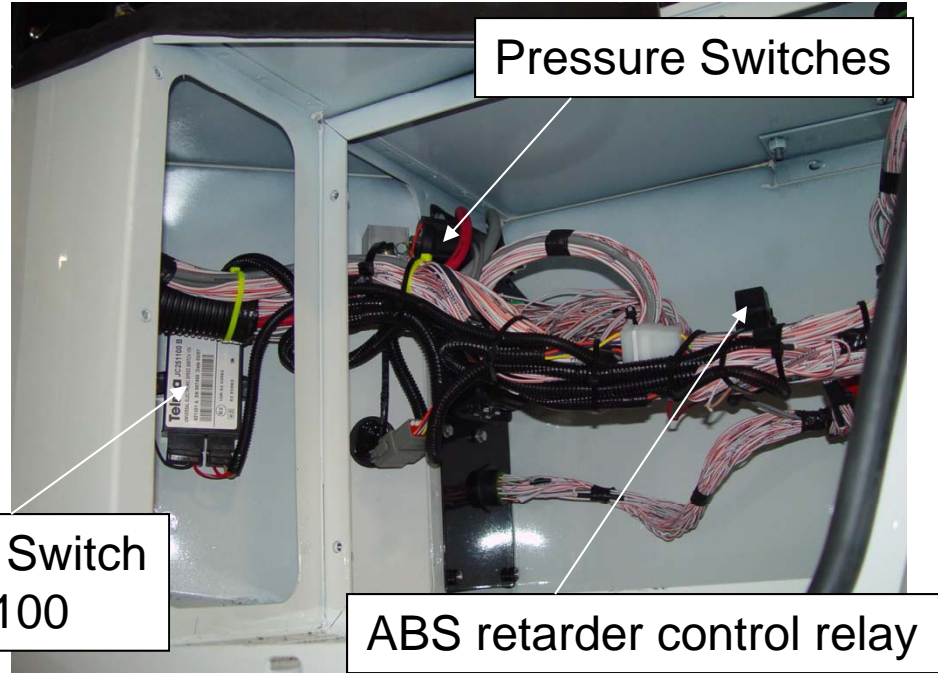

TL119000
2007 Mack LEU

Telma Component Location

Component Location

Speed Switch
JC251100

Component Location

Pressure Switches

ABS retarder control relay