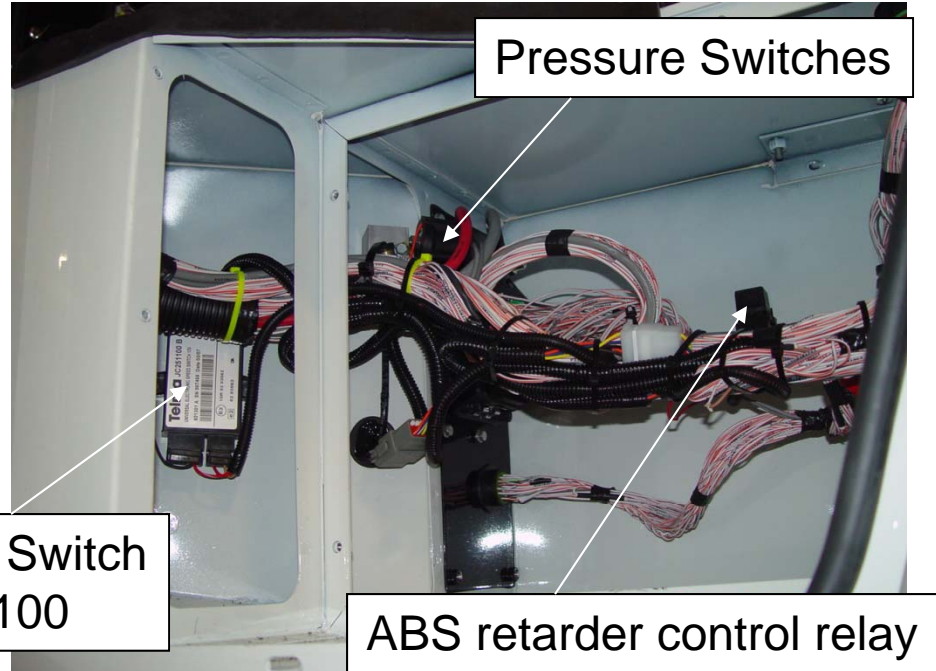

TL119000
2007 Mack LEU

Telma Component Location

Component Location

Speed Switch
JC251100

Component Location

Pressure Switches

ABS retarder control relay