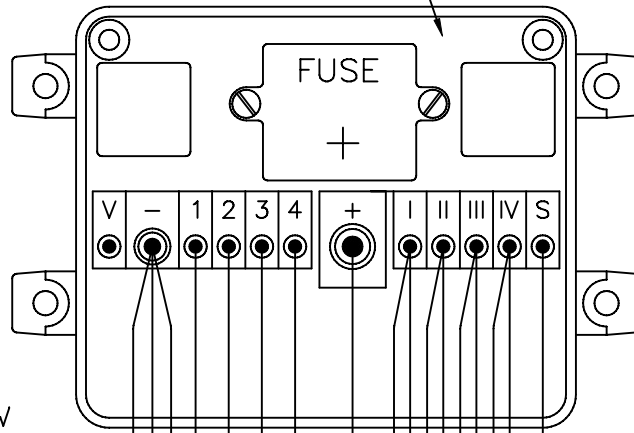

ALLISON GEN 4 CONTROL MODULE

ABS INTERFACE CONNECTOR FRONT VIEW JC241105 ALLISON WORLD

TELMA AIR FOOT CONTROL WIRING WITH Allison 1000/2000 TCM 50% THROTTLE ACTIVATION 28sep06