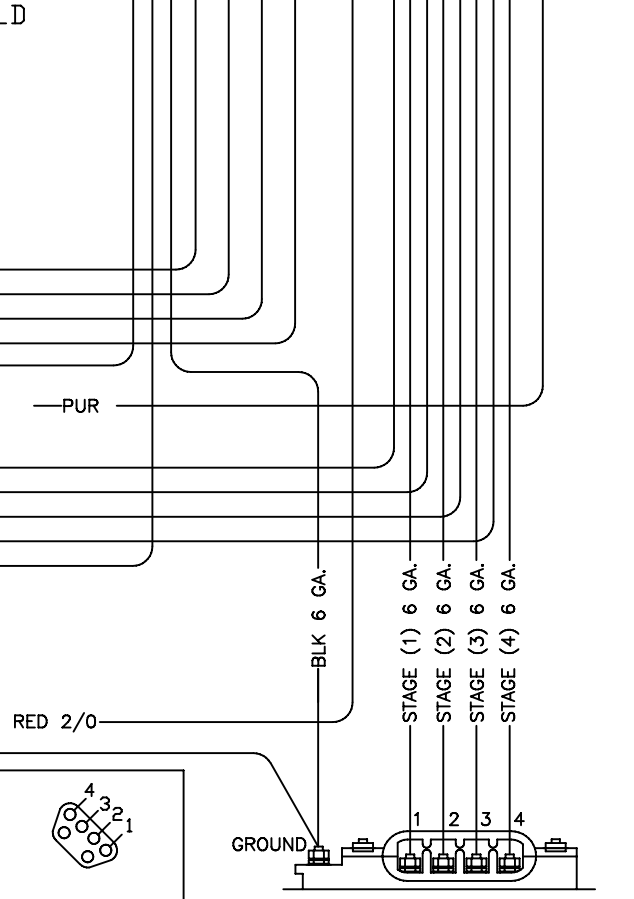

ALLISON GEN 4 CONTROL MODULE

ABS INTERFACE CONNECTOR FRONT VIEW JC241105 ALLISON WORLD

TELMA AIR FOOT CONTROL WIRING WITH Allison 1000/2000 TCM 50% THROTTLE ACTIVATION 28sep06