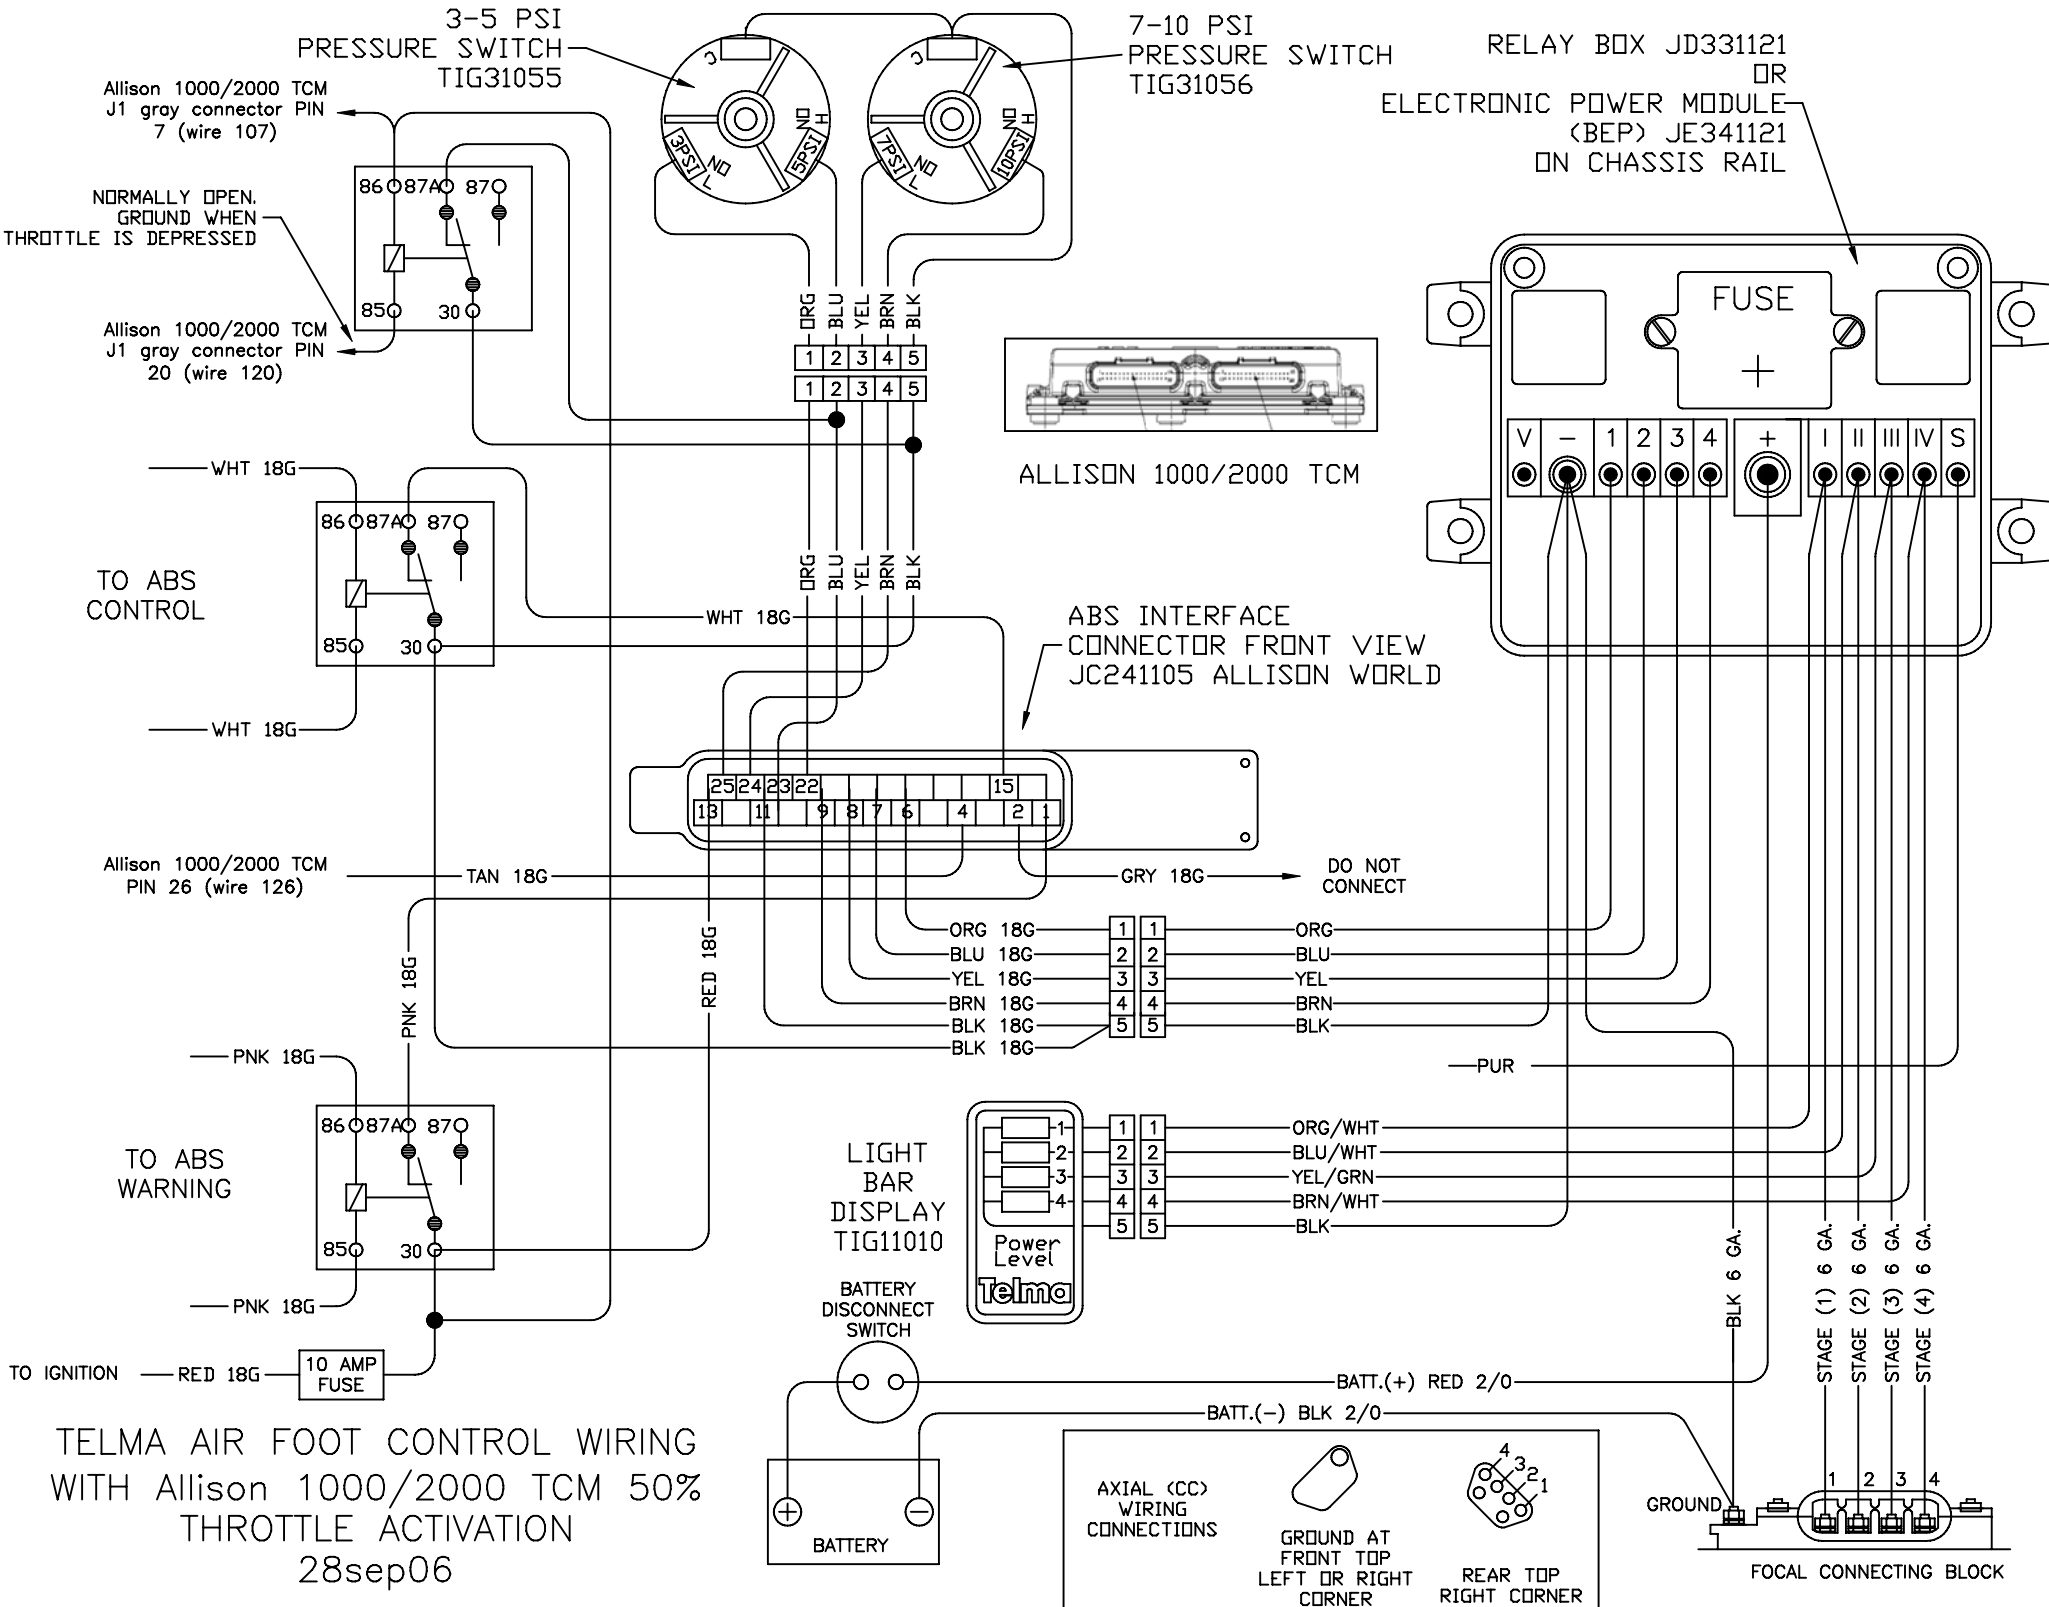

ALLISON GEN 4 CONTROL MODULE

ABS INTERFACE CONNECTOR FRONT VIEW JC241105 ALLISON WORLD

TELMA AIR FOOT CONTROL WIRING WITH Allison 1000/2000 TCM 50% THROTTLE ACTIVATION 28sep06