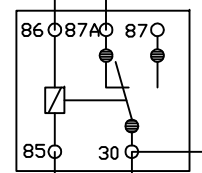

WABCO E VERSION  
HYDRAULIC ABS  
MODULE CONNECTOR

RELAY BOX JD331121

ABS CONTROL  
RELAY

ABS INTERFACE  
CONNECTOR FRONT VIEW  
JC241103 ALLISON HT  
JC241105 ALLISON WORLD

TO SPEED SIGNAL  
ALLISON GEN 4  
PIN 25 (WIRE 125)  
TERMINAL  
(NAVISTAR # 3606047C1)  
(MDLEX # 33001-2004)

LIGHT BAR  
DISPLAY  
TIG11010

BATTERY  
DISCONNECT  
SWITCH

TO IGNITION — RED 18G — 10 AMP FUSE

AXIAL (CC)  
WIRING  
CONNECTIONS

TELMA HYD FOOT CONTROL WIRING  
WITH INTERFACE  
FOR WABCO E HYDRAULIC ABS  
18jan10