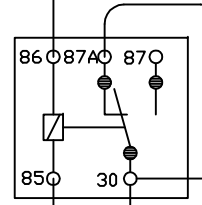

WABCO E VERSION  
HYDRAULIC ABS  
MODULE CONNECTOR

RELAY BOX JD331121

ABS CONTROL  
RELAY

ABS INTERFACE  
CONNECTOR FRONT VIEW  
JC241103 ALLISON HT  
JC241105 ALLISON WORLD

TO SPEED SIGNAL  
ALLISON GEN 4  
PIN 25 (WIRE 125)  
TERMINAL  
(NAVISTAR # 3606047C1)  
(MDLEX # 33001-2004)

LIGHT BAR  
DISPLAY  
TIG11010

BATTERY  
DISCONNECT  
SWITCH

TO IGNITION — RED 18G — 10 AMP FUSE

AXIAL (CC)  
WIRING  
CONNECTIONS

TELMA HYD FOOT CONTROL WIRING  
WITH INTERFACE  
FOR WABCO E HYDRAULIC ABS  
18jan10