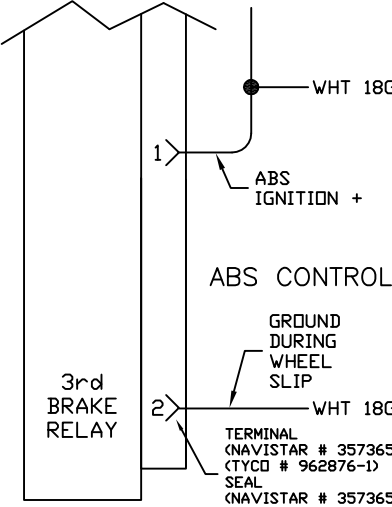

WABCO E VERSION  
HYDRAULIC ABS  
MODULE CONNECTOR

RELAY BOX JD331121

ABS CONTROL  
RELAY

ABS INTERFACE  
CONNECTOR FRONT VIEW  
JC241103 ALLISON HT  
JC241105 ALLISON WORLD

TO SPEED SIGNAL  
ALLISON GEN 4  
PIN 25 (WIRE 125)  
TERMINAL  
(NAVISTAR # 3606047C1)  
(MDLEX # 33001-2004)

LIGHT BAR  
DISPLAY  
TIG11010

BATTERY  
DISCONNECT  
SWITCH

TO IGNITION — RED 18G — 10 AMP FUSE

AXIAL (CC)  
WIRING  
CONNECTIONS

TELMA HYD FOOT CONTROL WIRING  
WITH INTERFACE  
FOR WABCO E HYDRAULIC ABS  
18jan10