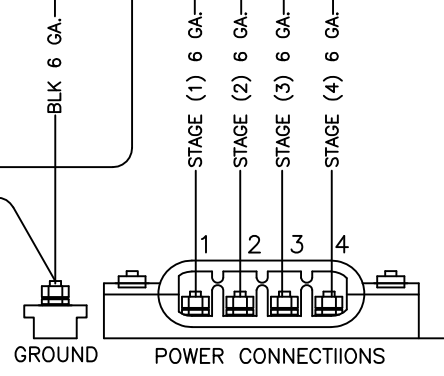

WABCO E VERSION  
HYDRAULIC ABS  
MODULE CONNECTOR

RELAY BOX JD331121

ABS CONTROL  
RELAY

ABS INTERFACE  
CONNECTOR FRONT VIEW  
JC241103 ALLISON HT  
JC241105 ALLISON WORLD

TO SPEED SIGNAL  
ALLISON GEN 4  
PIN 25 (WIRE 125)  
TERMINAL  
(NAVISTAR # 3606047C1)  
(MDLEX # 33001-2004)

LIGHT BAR  
DISPLAY  
TIG11010

BATTERY  
DISCONNECT  
SWITCH

TO IGNITION — RED 18G — 10 AMP FUSE

AXIAL (CC)  
WIRING  
CONNECTIONS

TELMA HYD FOOT CONTROL WIRING  
WITH INTERFACE  
FOR WABCO E HYDRAULIC ABS  
18jan10