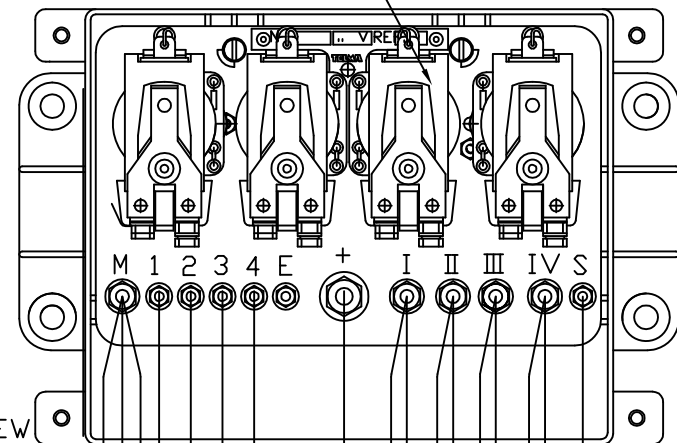

WABCO E VERSION  
HYDRAULIC ABS  
MODULE CONNECTOR

RELAY BOX JD331121

ABS CONTROL  
RELAY

ABS INTERFACE  
CONNECTOR FRONT VIEW  
JC241103 ALLISON HT  
JC241105 ALLISON WORLD

TO SPEED SIGNAL  
ALLISON GEN 4  
PIN 25 (WIRE 125)  
TERMINAL  
(NAVISTAR # 3606047C1)  
(MDLEX # 33001-2004)

LIGHT BAR  
DISPLAY  
TIG11010

BATTERY  
DISCONNECT  
SWITCH

TO IGNITION — RED 18G — 10 AMP FUSE

AXIAL (CC)  
WIRING  
CONNECTIONS

TELMA HYD FOOT CONTROL WIRING  
WITH INTERFACE  
FOR WABCO E HYDRAULIC ABS  
18jan10