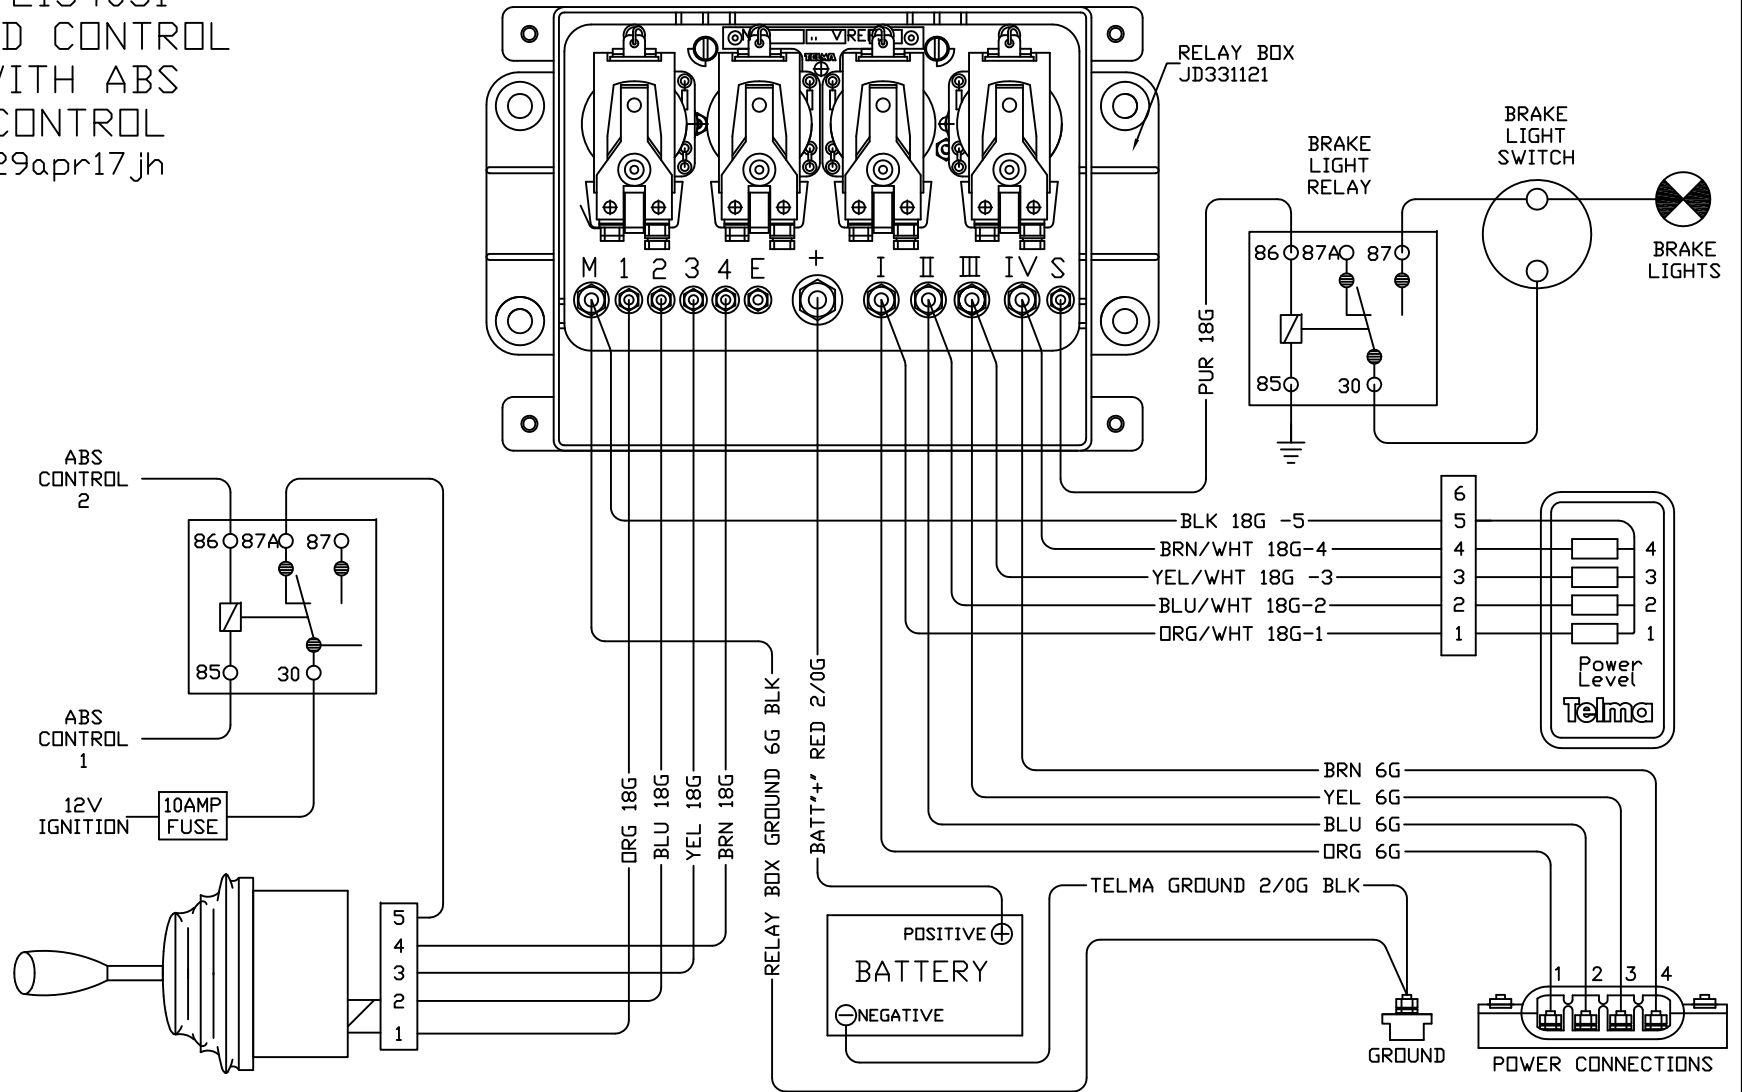

TL134051
HAND CONTROL
WITH ABS
CONTROL
29apr17jh

ABS TYPE	ABS CONTROL 1	ABS CONTROL 2
WABCO E CAB AIR	ECU X1 CONNECTOR PIN 14	ECU X1 CONNECTOR PIN 7 (ECU ign+)
BENDIX EC60 FRAME AIR	ECU X1 CONNECTOR PIN 10	ECU X1 CONNECTOR PIN 9 (ECU ign+)
BENDIX EC60 CAB AIR	ECU X1 CONNECTOR PIN 17	ECU X1 CONNECTOR PIN 3 (ECU ign+)
WABCO CAB AIR D BASIC & E	ECU PIN 14 OF 15-PIN CONNECTOR	+12V
WABCO D CAB AIR STANDARD	ECU PIN 17 OF 18-PIN CONNECTOR	ECU PIN 18 (ign+) OF 18-PIN CONNECTOR
WABCO D&E FRAME AIR	ECU PIN 5 OF X1 GRAY CONNECTOR	ECU PIN 2 - X1 GRAY CONN. (ECU ign+)
WABCO D FRAME HYDR	GROUND	ECU PIN 7 OF X2 BLACK CONNECTOR
WABCO D CAB HYDR	GROUND	ECU PIN 12 OF 15-PIN CONNECTOR
TRW HYDR	ECU PIN 2	+12V
BOSCH 089-0041 HYDR	GROUND	ECU PIN 17
WABCO E HYD	ECU PIN2	ECU PIN 1