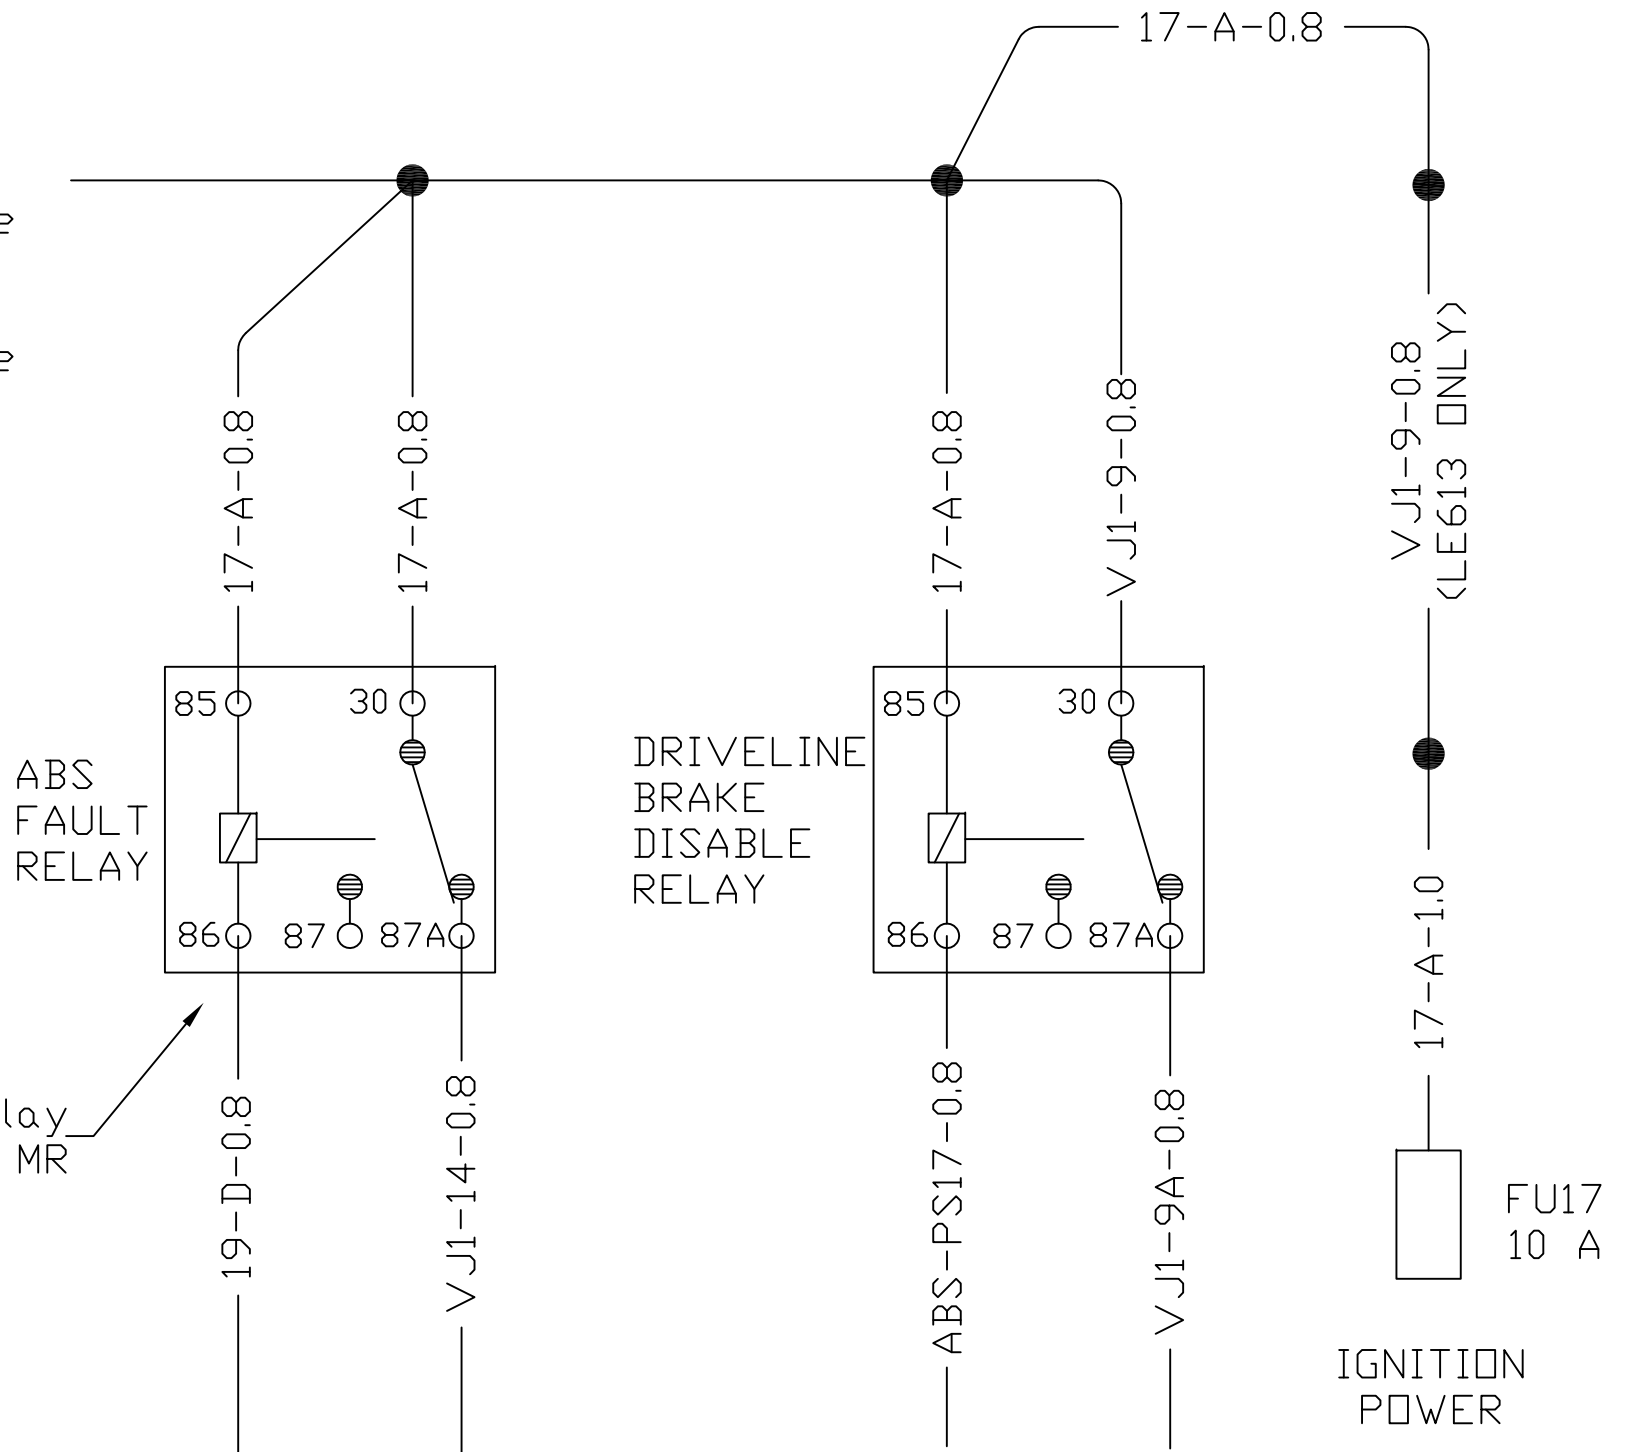

TL114044  
 MACK LE / MR  
 FACTORY WIRING FOR TELMA  
 LAST UPDATE 23-MAR-04

For Mack LE:  
relays are  
located in the  
electrical  
compartment  
below drivers  
seat under the  
black cover  
farthest  
forward on the  
back wall of  
compartment

For Mack MR:  
relays are  
located in the  
center console

ABS fault relay  
not used on MR

last  
update  
28-apr-05